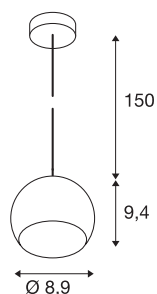

LIGHT EYE BALL pendant

LED GU10, white/chrome, clear cable, white/chrome ceiling plate, 5W

The popular design of the LIGHT EYE series, as pendant for use with GU10 type high-voltage halogen lamps. The pendant, which has a suspension length of 150 cm, is available with a number of differently coloured housings. The LIGHT EYE BALL pendant is ready for direct connection to the 230V mains supply.

TECHNICAL DATA

Item no.	133491
Socket	GU10
Number of sockets	1
IP Code	IP 20
Assembly	Surface
Assembly details	Ceiling
Primary nominal voltage	220-240V ~50/60Hz
Safety class	I
Wattage	6 W
Color	white
Light outlet	direct
Height	9.4 cm
Diameter	8.9 cm
Pendant length	150 cm
Net weight	0.318 kg
Gross weight	0.387 kg