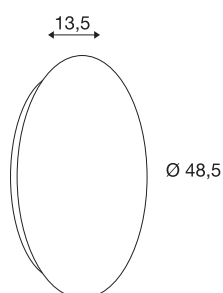

## LIPSY 50 M COLOR CONTROL

wall and ceiling light, LED, 3000K, round, white, Master

Available in two sizes, the RGB MASTER variation of the popular LIPSY ceiling light enables colour control via radio remote, as well as an expansion of corresponding RGB SLAVE variations. Further, it can also be combined with all other articles in the Color Control Series. The luminaire features a cover made of acrylic glass which is fastened to a steel mounting bracket. Thanks to its built-in power supply, the LIPSY ceiling light comes ready for direct connection to 230V electrical mains. Expandable with slave variations 133748, and 133758.

### TECHNICAL DATA

Item no.	133759
IP Code	IP 20
Assembly	Surface
Assembly details	Ceiling, Wall
Primary nominal voltage	220-240V ~50/60Hz
Secondary power / voltage	24 V
Safety class	I
Wattage	46 W
Level of inrush current	27 A
Duration of inrush current	125 $\mu$ s
Lumen	3400 lm
Colour temperature	3000 Kelvin
Beam angle	120 °
Color	white
CRI	90
LXXBXX data	L70B50
Service life	25000 h
Light distribution	rotational symmetric
Light outlet	direct
Height	13.5 cm
Diameter	48.5 cm
Net weight	1.668 kg

Gross weight	2.343 kg
--------------	----------