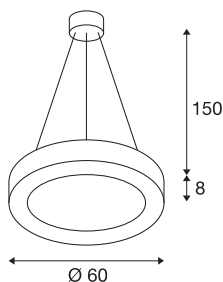

## MEDO RING

pendant, LED, black, Ø 60 cm, incl. LED driver

As well as having an appealing design, the modern MEDO RING impresses with efficient and powerful LED modules that are also dimmable. The aluminium frame is fitted with an acrylic glass cover which provides bright and uniform illumination. Its 1.5 metre pendant length makes it ideal for rooms with high ceilings. The built-in LED driver makes direct connection to a 120V to 240V mains supply possible.

## TECHNICAL DATA

Item no.	133840
IP Code	IP 20
Assembly	Surface
Assembly details	Ceiling
Primary nominal voltage	220-240V ~50/60Hz
Secondary power / voltage	700 mA
Safety class	I
Wattage	33 W
Minimum ambient temperature	-20 °C
Maximum ambient temperature	40 °C
Rated standby power	0.5 W
Level of inrush current	6 A
Duration of inrush current	30 µs
Stroboscopic effect (SVM)	0.13
Lumen	2200 lm
Colour temperature	3000 Kelvin
Beam angle	105 °
Color	black
CRI	80
UGR ≤	22
LXXBXX data	L70B50
Service life	20000 h

## Light Source

916532	
--------	---

<b>Risk Group</b>	1
<b>Height</b>	8 cm
<b>Diameter</b>	60 cm
<b>Pendant length</b>	150 cm
<b>Net weight</b>	5.079 kg
<b>Gross weight</b>	6.278 kg
<b>BIG WHITE Page</b>	167