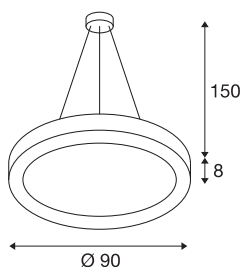

MEDO RING 90

pendant, LED, black, Ø 90 cm, incl. LED driver

As well as having an appealing design, the modern MEDO RING impresses with efficient and powerful LED modules that are also dimmable. The aluminium frame is fitted with an acrylic glass cover which provides bright and uniform illumination. Its 1.5 metre pendant length makes it ideal for rooms with high ceilings. The built-in LED driver makes direct connection to a 120V to 240V mains supply possible.

TECHNICAL DATA

Item no.	133850
IP Code	IP 20
Assembly	Surface
Assembly details	Ceiling
Primary nominal voltage	120-277V ~50/60Hz
Secondary power / voltage	1200 mA
Safety class	I
Wattage	56 W
Minimum ambient temperature	-20 °C
Maximum ambient temperature	40 °C
Level of inrush current	30 A
Duration of inrush current	50 µs
Stroboscopic effect (SVM)	0.01
Lumen	4900 lm
Colour temperature	3000 Kelvin
Beam angle	105 °
Color	black
CRI	80
UGR ≤	22
LXXBXX data	L70B50
Service life	20000 h
Risk Group	1

Light Source

916532	
--------	---

Height	8 cm
Diameter	90 cm
Pendant length	150 cm
Net weight	8.491 kg
Gross weight	10.98 kg
BIG WHITE Page	167