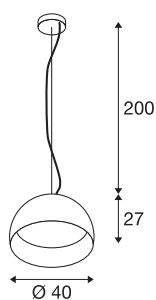

BELA 40

pendant, LED, 3000K, black/white, 1350lm

The BELA 40 pendant is the smaller version of this series and is fitted with a lamp shade made from aluminium which is connected to the chrome-plated ceiling plate with a textile cable or steel cable. Optionally available with black or white lacquering on the exterior, you have free choice of an inner finish in white or gold. Alongside the optical aspects, the reflective inside surface also has an effect on the colour of light. The BELA 40 is delivered ready to connect to the 230V mains power supply.

TECHNICAL DATA

Item no.	133886
Number of different light outlets	1
IP Code	IP 20
Assembly	Surface
Assembly details	Ceiling
Primary nominal voltage	220-240V ~50/60Hz
Secondary power / voltage	700 mA
Safety class	I
Wattage	24 W
Ambient temperature	25 °C
Lumen	1350 lm
Colour temperature	3000 Kelvin
Beam angle	100 °
Color	black
CRI	90
LXXBXX data	L70B50
Service life	20000 h
Light distribution	rotational symmetric
Light outlet	direct
Risk Group	0
Height	27 cm
Diameter	40 cm

Pendant length	200 cm
Net weight	3.016 kg
Gross weight	4.51 kg