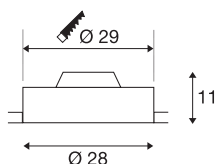

MEDO 30 recessed fitting

LED, 3000K, round, white, frosted acrylic glass, Ø 28 cm, frameless, 12W

The high-quality MEDO 30 recessed ceiling light convinces with its clear form and the simple integration provided by its frameless installation. Its integrated Premium LED gives pleasant lighting effects, and its built-in LED driver allows direct connection to 230V mains supply.

TECHNICAL DATA

Item no.	135000
IP Code	IP 20
Assembly	Recessed
Assembly details	Ceiling
Dimmable	Yes
Dimming technology	Leading edge
Primary nominal voltage	220-240V ~50/60Hz
Secondary power / voltage	350 mA
Safety class	I
Wattage	15.3 W
Lumen	1079 lm
Colour temperature	3000 Kelvin
Beam angle	105 °
Color	white
CRI	80
UGR ≤	25
LXXBXX data	L70B50
Service life	20000 h
Light distribution	rotational symmetric
Light outlet	direct
Height	11 cm
Diameter	28 cm

Net weight	1.073 kg
Gross weight	1.441 kg
Installation depth	15 cm
Installation diameter	29 cm