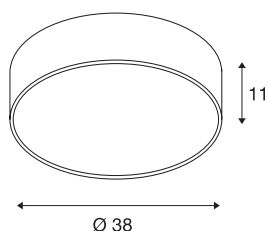

MEDO 40

ceiling light, LED, 3000K, round, black, Ø 38 cm, can be converted to a pendant, 31 W

The high-quality MEDO 40 ceiling light convinces with its clear form and the elegant material contrast of its aluminium and glass construction. The luminaire is available in black, white, silver grey, and wine red. Its integrated Premium LED gives pleasant lighting effects, and its built-in LED driver allows direct connection to 230V mains supply. Using the appropriate accessories, this ceiling light can be converted into a pendant luminaire.

TECHNICAL DATA

Item no.	135070
IP Code	IP 20
Assembly	Surface
Assembly details	Ceiling
Dimmable	Yes
Dimming technology	trailing edge
Primary nominal voltage	220-240V ~50/60Hz
Secondary power / voltage	700 mA
Safety class	I
Wattage	28 W
Minimum ambient temperature	-20 °C
Maximum ambient temperature	40 °C
Rated standby power	0.5 W
Level of inrush current	30 A
Duration of inrush current	40 µs
Stroboscopic effect (SVM)	0.04
Lumen	2450 lm
Colour temperature	3000 Kelvin
Beam angle	105 °
Color	black
CRI	80
UGR ≤	25

LXXBXX data	L70B50
Service life	20000 h
Risk Group	1
Height	11 cm
Diameter	38 cm
Net weight	1.341 kg
Gross weight	2.512 kg