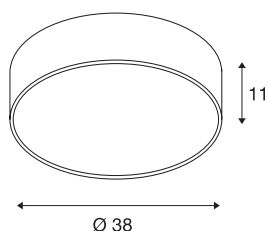

MEDO 40

ceiling light, LED, 3000K, round, white, Ø 38 cm, can be converted to a pendant, 31 W

The high-quality MEDO 40 ceiling light convinces with its clear form and the elegant material contrast of its aluminium and glass construction. The luminaire is available in black, white, silver grey, and wine red. Its integrated Premium LED gives pleasant lighting effects, and its built-in LED driver allows direct connection to 230V mains supply. Using the appropriate accessories, this ceiling light can be converted into a pendant luminaire.

TECHNICAL DATA

Item no.	135071
IP Code	IP 20
Assembly	Surface
Assembly details	Ceiling
Dimmable	Yes
Dimming technology	trailing edge
Primary nominal voltage	220-240V ~50/60Hz
Secondary power / voltage	700 mA
Safety class	I
Wattage	28 W
Minimum ambient temperature	-20 °C
Maximum ambient temperature	40 °C
Rated standby power	0.5 W
Level of inrush current	30 A
Duration of inrush current	40 µs
Stroboscopic effect (SVM)	0.04
Lumen	2450 lm
Colour temperature	3000 Kelvin
Beam angle	105 °
Color	white
CRI	80
UGR ≤	25

LXXBXX data	L70B50
Service life	20000 h
Risk Group	1
Height	11 cm
Diameter	38 cm
Net weight	1.315 kg
Gross weight	2.304 kg