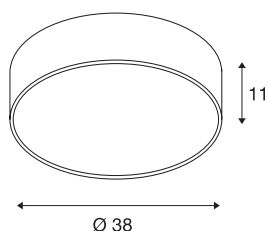

MEDO 40

ceiling light, LED, 3000K, round, silver-grey, Ø 38 cm, can be converted to a pendant, 31 W

The high-quality MEDO 40 ceiling light convinces with its clear form and the elegant material contrast of its aluminium and glass construction. The luminaire is available in black, white, silver grey, and wine red. Its integrated Premium LED gives pleasant lighting effects, and its built-in LED driver allows direct connection to 230V mains supply. Using the appropriate accessories, this ceiling light can be converted into a pendant luminaire.

TECHNICAL DATA

Item no.	135074
IP Code	IP 20
Assembly	Surface
Assembly details	Ceiling
Dimmable	Yes
Dimming technology	trailing edge
Primary nominal voltage	220-240V ~50/60Hz
Secondary power / voltage	700 mA
Safety class	I
Wattage	28 W
Minimum ambient temperature	-20 °C
Maximum ambient temperature	40 °C
Rated standby power	0.5 W
Level of inrush current	30 A
Duration of inrush current	40 µs
Stroboscopic effect (SVM)	0.04
Lumen	2450 lm
Colour temperature	3000 Kelvin
Beam angle	105 °
Color	grey
CRI	80
UGR ≤	25

LXXBXX data	L70B50
Service life	20000 h
Risk Group	1
Height	11 cm
Diameter	38 cm
Net weight	1.339 kg
Gross weight	2.293 kg