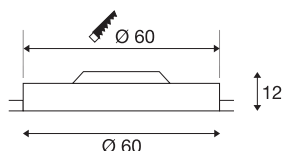

## MEDO 60 recessed fitting

LED, 3000K, round, frameless, Ø 60 cm, 40 W

The high-quality MEDO 60 recessed ceiling light convinces with its clear form and the simple integration provided by its frameless installation. Its integrated Premium LED gives pleasant lighting effects, and its built-in LED driver allows direct connection to 230V mains supply.

## TECHNICAL DATA

Item no.	135100
IP Code	IP 20
Assembly	Recessed
Assembly details	Ceiling
Primary nominal voltage	100-240V ~50/60Hz
Secondary power / voltage	1000 mA
Safety class	I
Wattage	40 W
Lumen	3500 lm
Colour temperature	3000 Kelvin
Beam angle	105 °
Color	white
CRI	80
UGR ≤	22
LXXBXX data	L70B50
Service life	25000 h
Light distribution	rotational symmetric
Light outlet	direct
Height	12 cm
Diameter	60 cm
Net weight	6.46 kg
Gross weight	7.858 kg

<b>Shape of cut-out</b>	round
<b>Installation depth</b>	15 cm
<b>Installation diameter</b>	60 cm