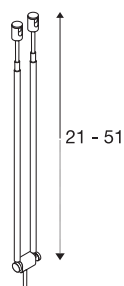

## TELESCOPIC

cable luminaire for TENSEO low-voltage cable system, QR-C51, chrome, B/H/T 4.5/21-52/1 cm

TELESCOPIC spot for the low-voltage cable system. Suitable for halogen and LED lamps compatible with the GX5.3 socket which is fastened to two, tiltable telescopic rods. The compatible cable spacing is 15.5 cm.

## TECHNICAL DATA

Item no.	139082
Socket	GX5.3
Lamp	QR-C51
Number of sockets	1
Lamps included	No
Number of different light outlets	1
Tilt range	90 °
IP Code	IP 20
Assembly	Surface
Assembly details	Ceiling, Track Ceiling
Primary nominal voltage	12V ~50Hz
Safety class	III
Wattage	20 W
Color	chrome
Light outlet	direct
Width	4.5 cm
Height	25.5 cm
Depth	1 cm
Net weight	0.065 kg
Gross weight	0.072 kg
BIG WHITE Page	486

## Recommended lamp

1001574	Philips Master LED Spot , MR16, 5W, 2700K, 36°, dimmable
1001575	Philips Master LED MR16 5W , 3000K, 36°