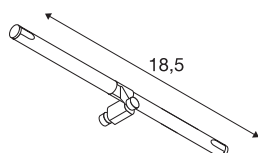

COSMIC

lamp holder for TENSEO low-voltage cable system, QR-C51, chrome, tiltable, 2 pcs

Tiltable COSMIC spot for the low-voltage cable system. With the installed GX5.3 socket, the spot is suitable for both halogen and LED lamps. The compatible cable distance is 15.5 cm.

TECHNICAL DATA

Item no.	139092
Socket	GX5.3
Lamp	QR-C51
Number of sockets	1
Lamps included	No
Number of different light outlets	1
Tilt range	90 °
Rotating or tilting	rotary Bar and tiltable
IP Code	IP 20
Assembly	Surface
Assembly details	Ceiling,Track Ceiling
Primary nominal voltage	12V ~50Hz
Safety class	III
Wattage	35 W
Color	chrome
Light outlet	direct
Width	18.5 cm
Height	3 cm
Depth	3.1 cm
Net weight	0.232 kg
Gross weight	0.251 kg
BIG WHITE Page	487