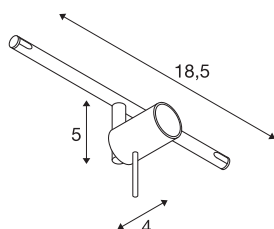

SYROS

cable luminaire for TENSEO low-voltage cable system, QR-C51, black

The SYROS spot is made of steel, can be tilted and turned and is for the low-voltage cable system. Thanks to the incorporated G5.3 socket, the spot is suitable for either halogen or LED lamps. The maximum compatible cable gap is 15.5cm.

TECHNICAL DATA

Item no.	139100
Socket	GX5.3
Lamp	QR-C51
Number of sockets	1
Lamps included	No
Number of different light outlets	1
Tilt range	90 °
Horizontal rotation range	350 °
Rotating or tilting	rotary Bar and tiltable
IP Code	IP 20
Assembly	Surface
Assembly details	Ceiling, Track Ceiling
Primary nominal voltage	12V ~50Hz
Safety class	III
Wattage	50 W
Color	black
Light outlet	direct
Width	18.5 cm
Height	10 cm
Diameter	2.6 cm
Net weight	0.173 kg
Gross weight	0.224 kg