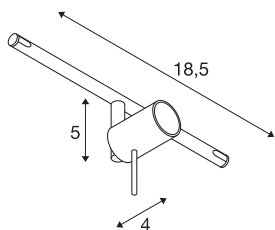

SYROS

cable luminaire for TENSEO low-voltage cable system, QR-C51, white

The SYROS spot is made of steel, can be tilted and turned and is for the low-voltage cable system. Thanks to the incorporated G5.3 socket, the spot is suitable for either halogen or LED lamps. The maximum compatible cable gap is 15.5cm.

Tekniske data

Item no.	139101
Sokkel	GX5.3
Lyskilde	QR-C51
Antal fatninger	1
Lyskilde inkluderet	Nej
Antal lysåbninger	1
Rotation	90 °
Rotation	350 °
IP klasse	IP20
Montering	Surface
Monterings detaljer	Ceiling, Track Ceiling
Primær spænding	12V ~50Hz
IP Tæthedegrad	III
Watt	50 W
Farve	white
Bredde	18.5 cm
Højde	10 cm
Diameter	2.6 cm
Nettovægt	0.177 kg
Bruttovægt	0.229 kg
BIG WHITE side	489