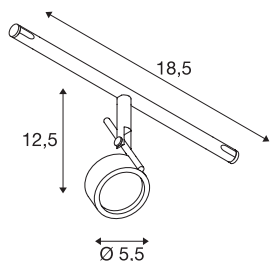

SALUNA

cable luminaire for TENSEO low-voltage cable system, QR-C51, black

The turnable and tiltable SALUNA spot is made from steel and is for the low-voltage cable system. Thanks to the incorporated GX5.3 socket, the spot is suitable for either halogen or LED lamps. The maximum compatible cable gap is 15.5 cm.

TECHNICAL DATA

Item no.	139130
Socket	GX5.3
Lamp	QR-C51
Number of sockets	1
Lamps included	No
Number of different light outlets	1
Tilt range	90 °
Horizontal rotation range	350 °
Rotating or tilting	rotary Bar and tiltable
IP Code	IP 20
Assembly	Surface
Assembly details	Ceiling, Track Ceiling
Primary nominal voltage	12V ~50Hz
Safety class	III
Wattage	35 W
Color	black
Light outlet	direct
Width	18.5 cm
Height	12.5 cm
Diameter	5.5 cm
Net weight	0.219 kg
Gross weight	0.313 kg