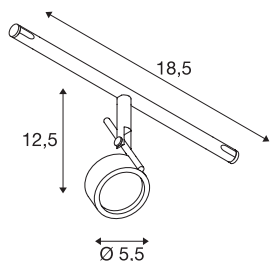

## SALUNA

**cable luminaire for TENSEO low-voltage cable system, QR-C51, white**

The turnable and tiltable SALUNA spot is made from steel and is for the low-voltage cable system. Thanks to the incorporated G5.3 socket, the spot is suitable for either halogen or LED lamps. The maximum compatible cable gap is 15.5 cm.

## TECHNICAL DATA

Item no.	139131
Socket	GX5.3
Lamp	QR-C51
Number of sockets	1
Lamps included	No
Number of different light outlets	1
Tilt range	90 °
Horizontal rotation range	350 °
Rotating or tilting	rotary Bar and tiltable
IP Code	IP 20
Assembly	Surface
Assembly details	Ceiling, Track Ceiling
Primary nominal voltage	12V ~50Hz
Safety class	III
Wattage	35 W
Color	white
Light outlet	direct
Width	18.5 cm
Height	12.5 cm
Diameter	5.5 cm
Net weight	0.212 kg
Gross weight	0.302 kg