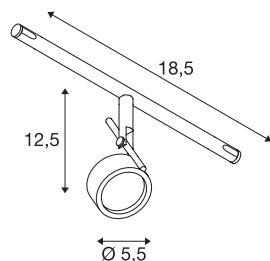

SALUNA

cable luminaire for TENSEO low-voltage cable system, QR-C51, chrome

The turnable and tiltable SALUNA spot is made from steel and is for the low-voltage cable system. Thanks to the incorporated G5.3 socket, the spot is suitable for either halogen or LED lamps. The maximum compatible cable gap is 15.5 cm.

TECHNICAL DATA

Item no.	139132
Socket	GX5.3
Lamp	QR-C51
Number of sockets	1
Lamps included	No
Number of different light outlets	1
Tilt range	90 °
Horizontal rotation range	350 °
Rotating or tilting	rotary Bar and tiltable
IP Code	IP 20
Assembly	Surface
Assembly details	Ceiling, Track Ceiling
Primary nominal voltage	12V ~50Hz
Safety class	III
Wattage	35 W
Color	chrome
Light outlet	direct
Width	18.5 cm
Height	12.5 cm
Diameter	5.5 cm
Net weight	0.217 kg
Gross weight	0.316 kg