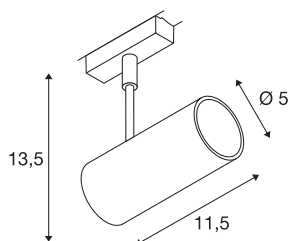

REVILO

spot for 2-circuit high-voltage track, LED, 2700K, black, 36°, incl. 2-circuit adapter

The REVILO LED is available in two colour versions and comes with a suitable adapter for the 2-circuit high-voltage track. It is fitted with a 7.25W Premium LED. Thanks to its changeable reflector, the spot can be used for many different possible applications.

TECHNICAL DATA

Item no.	140210
Number of different light outlets	1
Rotating or tilting	rotary Bar and tiltable
IP Code	IP 20
Assembly	Surface
Assembly details	Track Ceiling
Primary nominal voltage	220-240V ~50/60Hz
Safety class	I
Wattage	9.5 W
Lumen	620 lm
Colour temperature	2700 Kelvin
Beam angle	36 °
Color	black
CRI	80
LXXBXX data	L70B50
Service life	30000 h
Light distribution	rotational symmetric
Light outlet	direct
Length	11.5 cm
Height	13.5 cm
Diameter	5 cm
Net weight	0.281 kg

Gross weight	0.341 kg
--------------	----------