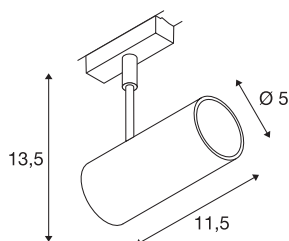

## REVILO

spot for SLV D-TRACK 2-phase high-voltage track, LED, 3000K, black, 15°, incl. 2-phase adapter

The REVILO LED is available in two colour versions and comes with a suitable adapter for the 2-circuit high-voltage track. It is fitted with a 7.25W Premium LED. Thanks to its changeable reflector, the spot can be used for many different possible applications.

## TECHNICAL DATA

Item no.	140220
Number of different light outlets	1
Rotating or tilting	rotary Bar and tiltable
IP Code	IP 20
Assembly	Surface
Assembly details	Track Ceiling
Primary nominal voltage	100-240V ~50/60Hz
Secondary power / voltage	500 mA
Safety class	I
Wattage	9.7 W
Beam angle	15 °
Color	black
CRI	90
LXXBXX data	L70B50
Service life	30000 h
Light distribution	rotational symmetric
Light outlet	direct
Length	11.5 cm
Height	13.5 cm
Diameter	5 cm
Net weight	0.275 kg
Gross weight	0.338 kg