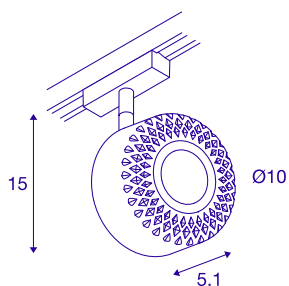

TOTHEE

spot for SLV D-TRACK 2-phase high-voltage track, LED-D, 3000K, black, 15°, incl. 2-phase adapter

Turnable and tiltable 240V LED spot TOTHEE LED with suitable adapter for the 2-phase 240V track system. The spot is fitted with a warm-white Premium LED and comes in two colours. These dimmable luminaires were exclusively designed by Memyselfandi.

TECHNICAL DATA

Item no.	140250
Number of different light outlets	1
Rotating or tilting	rotary Bar and tiltable
IP Code	IP 20
Assembly	Surface
Assembly details	Track Ceiling
Dimmable	Yes
Dimming technology	trailing edge
Primary nominal voltage	220-240V ~50/60Hz
Secondary power / voltage	350 mA
Safety class	I
Wattage	17 W
Temperature at glass (light emission)	80 °C
Lumen	1250 lm
Colour temperature	3000 Kelvin
Beam angle	25 °
Color	black
CRI	80
LXXBXX data	L70B50
Service life	30000 h
Light outlet	direct
Length	9.6 cm

Height	15 cm
Diameter	10 cm
Net weight	0.376 kg
Gross weight	0.508 kg