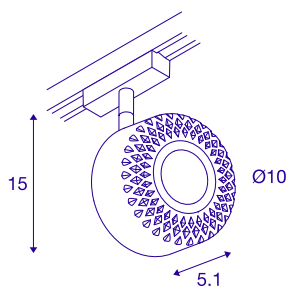

TOTHEE

spot for SLV D-TRACK 2-phase high-voltage track LED, 3000K, white, 15°, incl. 2-phase adapter

Turnable and tiltable 240V LED spot TOTHEE LED with suitable adapter for the 2-phase 240V track system. The spot is fitted with a warm-white Premium LED and comes in two colours. These dimmable luminaires were exclusively designed by Memyselfandi.

TECHNICAL DATA

Item no.	140251
Number of different light outlets	1
Rotating or tilting	rotary Bar and tiltable
IP Code	IP 20
Assembly	Surface
Assembly details	Track Ceiling
Dimmable	Yes
Dimming technology	trailing edge
Primary nominal voltage	220-240V ~50/60Hz
Secondary power / voltage	350 mA
Safety class	I
Wattage	17 W
Temperature at glass (light emission)	80 °C
Lumen	1250 lm
Colour temperature	3000 Kelvin
Beam angle	25 °
Color	white
CRI	80
LXXBXX data	L70B50
Service life	30000 h
Light outlet	direct
Length	9.6 cm

Height	15 cm
Diameter	10 cm
Net weight	0.379 kg
Gross weight	0.495 kg