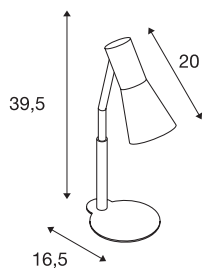

## PHELIA

table lamp, QPAR51, black, max. 35W

The PHELIA table lamp comes in several colour variants and impresses with its elegant conical lamp shade and its puristic appearance. The luminaire is made of aluminium and steel and, thanks to the GU10 socket, is suitable for both halogen and LED lamps.

## TECHNICAL DATA

|                                   |                         |
|-----------------------------------|-------------------------|
| Item no.                          | 146000                  |
| Socket                            | GU10                    |
| Number of sockets                 | 1                       |
| Number of different light outlets | 1                       |
| Tilt range                        | 90 °                    |
| Horizontal rotation range         | 350 °                   |
| Rotating or tilting               | rotary Bar and tiltable |
| IP Code                           | IP 20                   |
| Impact resistance class           | IK 03                   |
| Impact resistance                 | 0.35 Joule              |
| Assembly                          | Mobile                  |
| Primary nominal voltage           | 220-240V ~50/60Hz       |
| Safety class                      | I                       |
| Wattage                           | 35 W                    |
| Color                             | black                   |
| Light outlet                      | direct                  |
| Length                            | 24 cm                   |
| Width                             | 12 cm                   |
| Height                            | 42 cm                   |
| Net weight                        | 1.229 kg                |
| Gross weight                      | 1.484 kg                |