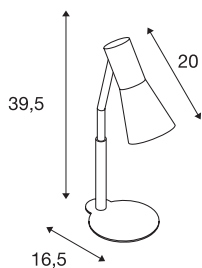

PHELIA

table lamp, QPAR51, fern-green, max. 35W

The PHELIA table lamp comes in several colour variants and impresses with its elegant conical lamp shade and its puristic appearance. The luminaire is made of aluminium and steel and, thanks to the GU10 socket, is suitable for both halogen and LED lamps.

TECHNICAL DATA

Item no.	146005
Socket	GU10
Number of sockets	1
Number of different light outlets	1
Tilt range	90 °
Horizontal rotation range	350 °
Rotating or tilting	rotary Bar and tiltable
IP Code	IP 20
Impact resistance class	IK 03
Impact resistance	0.35 Joule
Assembly	Mobile
Primary nominal voltage	220-240V ~50/60Hz
Safety class	I
Wattage	35 W
Color	green
Light outlet	direct
Length	24 cm
Width	12 cm
Height	42 cm
Net weight	1.178 kg
Gross weight	1.441 kg