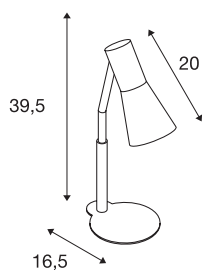

PHELIA

table lamp, QPAR51, wine red, max. 35W

The PHELIA table lamp comes in several colour variants and impresses with its elegant conical lamp shade and its puristic appearance. The luminaire is made of aluminium and steel and, thanks to the GU10 socket, is suitable for both halogen and LED lamps.

TECHNICAL DATA

Item no.	146006
Socket	GU10
Number of sockets	1
Number of different light outlets	1
Tilt range	90 °
Horizontal rotation range	350 °
Rotating or tilting	rotary Bar and tiltable
IP Code	IP 20
Impact resistance class	IK 03
Impact resistance	0.35 Joule
Assembly	Mobile
Primary nominal voltage	220-240V ~50/60Hz
Safety class	I
Wattage	35 W
Color	red
Light outlet	direct
Length	24 cm
Width	12 cm
Height	42 cm
Net weight	1.181 kg
Gross weight	1.443 kg