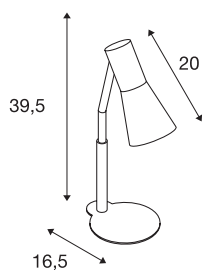

## PHELIA

table lamp, QPAR51, blue, max. 35W

The PHELIA table lamp comes in several colour variants and impresses with its elegant conical lamp shade and its puristic appearance. The luminaire is made of aluminium and steel and, thanks to the GU10 socket, is suitable for both halogen and LED lamps.

## TECHNICAL DATA

Item no.	146007
Socket	GU10
Number of sockets	1
Number of different light outlets	1
Tilt range	90 °
Horizontal rotation range	350 °
Rotating or tilting	rotary Bar and tiltable
IP Code	IP 20
Impact resistance class	IK 03
Impact resistance	0.35 Joule
Assembly	Mobile
Primary nominal voltage	220-240V ~50/60Hz
Safety class	I
Wattage	35 W
Color	blue
Light outlet	direct
Length	24 cm
Width	12 cm
Height	42 cm
Net weight	1.185 kg
Gross weight	1.445 kg