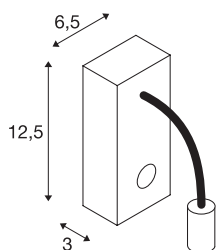

PIPOFLEX

wall light, LED, 3000K, green

The modern high-voltage LED wall light of our PIPOFLEX series convinces by its clear and functional design. The powerful LED in the head of the lamp is connected to the canopy via a rubber sheathed flexible duct. Equipped with a switch located on the canopy, the individually adjustable fitting is suitable for various applications. With the PIPOFLEX, we also offer a variety of modern colours. Thanks to the incorporated driver, the electrical connection is made directly to 230V mains supply. This luminaire contains built-in LED lamps.

TECHNICAL DATA

Item no.	146705
IP Code	IP 20
Assembly	Surface
Assembly details	Wall
Primary nominal voltage	220-240V ~50/60Hz
Secondary power / voltage	266 mA
Safety class	I
Wattage	4.3 W
Lumen	200 lm
Colour temperature	3000 Kelvin
Beam angle	35 °
Color	green
CRI	80
LXXBXX data	L70B50
Service life	35000 h
Light distribution	rotational symmetric
Light outlet	direct
Risk Group	2
Length	23 cm
Height	12.5 cm
Net weight	0.309 kg
Gross weight	0.389 kg