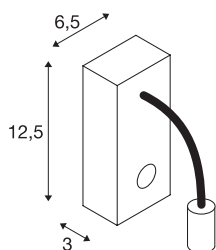

## PIPOFLEX

wall light, LED, 3000K, red

The modern high-voltage LED wall light of our PIPOFLEX series convinces by its clear and functional design. The powerful LED in the head of the lamp is connected to the canopy via a rubber sheathed flexible duct. Equipped with a switch located on the canopy, the individually adjustable fitting is suitable for various applications. With the PIPOFLEX, we also offer a variety of modern colours. Thanks to the incorporated driver, the electrical connection is made directly to 230V mains supply. This luminaire contains built-in LED lamps.

### Tekniske data

Item no.	146706
IP klasse	IP20
Montering	Surface
Monterings detaljer	Wall
Primær spænding	220-240V ~50/60Hz
Sekundær strøm / spænding	266mA
IP Tæthedegrad	I
Watt	4.3 W
Lumen	200 lm
Farvetemperatur	3000 Kelvin
Spredningsvinkel	35 °
Farve	red
CRI	80
LXXBXX-data	L70B50
Længde	23 cm
Højde	12.5 cm
Nettovægt	0.319 kg
Bruttovægt	0.427 kg