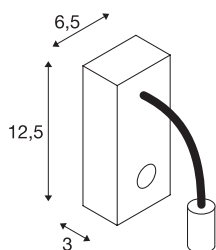

PIPOFLEX

wall light, LED, 3000K, red

The modern high-voltage LED wall light of our PIPOFLEX series convinces by its clear and functional design. The powerful LED in the head of the lamp is connected to the canopy via a rubber sheathed flexible duct. Equipped with a switch located on the canopy, the individually adjustable fitting is suitable for various applications. With the PIPOFLEX, we also offer a variety of modern colours. Thanks to the incorporated driver, the electrical connection is made directly to 230V mains supply. This luminaire contains built-in LED lamps.

TECHNICAL DATA

Item no.	146706
IP Code	IP 20
Assembly	Surface
Assembly details	Wall
Primary nominal voltage	220-240V ~50/60Hz
Secondary power / voltage	266 mA
Safety class	I
Wattage	4.3 W
Lumen	200 lm
Colour temperature	3000 Kelvin
Beam angle	35 °
Color	red
CRI	80
LXXBXX data	L70B50
Service life	35000 h
Light distribution	rotational symmetric
Light outlet	direct
Risk Group	2
Length	23 cm
Height	12.5 cm
Net weight	0.319 kg
Gross weight	0.427 kg