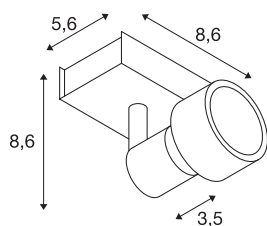

PURI 1 wall and ceiling light

single-headed, QPAR51, matt black, max. 50W, with deco ring

Wall and ceiling light of our PURI series where, depending on the version, one to three adjustable lamp heads are mounted to the canopy. The luminaire is made of aluminium and, thanks to the GU10 socket, is suitable for both halogen and LED lamps. A lamp is included to place on the lamp for halogen lamps with 5 cm diameter. The electrical connection of the luminaire, which comes in various colours, is made directly to the 230V mains supply.

TECHNICAL DATA

Item no.	147360
Socket	GU10
Number of sockets	1
Tilt range	85 °
Horizontal rotation range	350 °
Rotating or tilting	rotary Bar and tiltable
IP Code	IP 20
Assembly	Surface
Assembly details	Ceiling,Wall
Primary nominal voltage	220-240V ~50/60Hz
Safety class	I
Wattage	50 W
Color	black
Light outlet	direct
Length	8.6 cm
Width	5.6 cm
Height	8.6 cm
Net weight	0.276 kg
Gross weight	0.335 kg
BIG WHITE Page	411