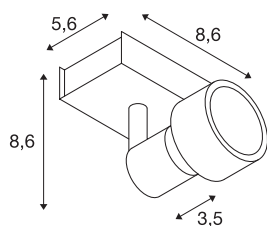

PURI 1 wall and ceiling light

single-headed, QPAR51, wine red, max. 50W, with deco ring

Wall and ceiling light of our PURI series where, depending on the version, one to three adjustable lamp heads are mounted to the canopy. The luminaire is made of aluminium and, thanks to the GU10 socket, is suitable for both halogen and LED lamps. A lamp is included to place on the lamp for halogen lamps with 5cm diameter. The electrical connection of the luminaire, which comes in various colours, is made directly to the 230V mains supply.

Tekniske data

Item no.	147366
Sokkel	GU10
Antal fatninger	1
Rotation	85 °
Rotation	350 °
IP klasse	IP20
Montering	Surface
Monterings detaljer	Ceiling,Wall
Primær spænding	220-240V ~50/60Hz
IP Tæthedegrad	I
Watt	50 W
Farve	red
Længde	24.5 cm
Bredde	8.6 cm
Højde	8.6 cm
Nettovægt	0.294 kg
Bruttovægt	0.351 kg