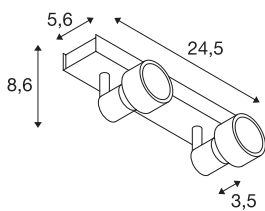

PURI 2 wall and ceiling light

double-headed, QPAR51, wine red, max. 100 W, with deco ring

Wall and ceiling light of our PURI series where, depending on the version, one to three adjustable lamp heads are mounted to the canopy. The luminaire is made of aluminium and, thanks to the GU10 socket, is suitable for both halogen and LED lamps. A lamp is included to place on the lamp for halogen lamps with 5cm diameter. The electrical connection of the luminaire, which comes in various colours, is made directly to the 230V mains supply.

Tekniske data

Item no.	147376
Sokkel	GU10
Antal fatninger	2
Rotation	85 °
Rotation	350 °
IP klasse	IP20
Montering	Surface
Monterings detaljer	Ceiling,Wall
Primær spænding	220-240V ~50/60Hz
IP Tæthedegrad	I
Watt	50 W
Farve	red
Længde	24.5 cm
Bredde	5.6 cm
Højde	8.6 cm
Nettovægt	0.627 kg
Bruttovægt	0.714 kg