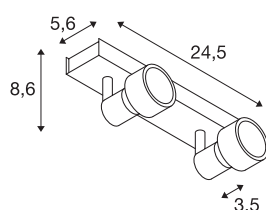

## PURI 2 wall and ceiling light

double-headed, QPAR51, wine red, max. 100 W, with deco ring

Wall and ceiling light of our PURI series where, depending on the version, one to three adjustable lamp heads are mounted to the canopy. The luminaire is made of aluminium and, thanks to the GU10 socket, is suitable for both halogen and LED lamps. A lamp is included to place on the lamp for halogen lamps with 5cm diameter. The electrical connection of the luminaire, which comes in various colours, is made directly to the 230V mains supply.

### TECHNICAL DATA

|                           |                         |
|---------------------------|-------------------------|
| Item no.                  | 147376                  |
| Socket                    | GU10                    |
| Number of sockets         | 2                       |
| Tilt range                | 85 °                    |
| Horizontal rotation range | 350 °                   |
| Rotating or tilting       | rotary Bar and tiltable |
| IP Code                   | IP 20                   |
| Assembly                  | Surface                 |
| Assembly details          | Ceiling,Wall            |
| Primary nominal voltage   | 220-240V ~50/60Hz       |
| Safety class              | I                       |
| Wattage                   | 50 W                    |
| Color                     | red                     |
| Light outlet              | direct                  |
| Length                    | 24.5 cm                 |
| Width                     | 5.6 cm                  |
| Height                    | 8.6 cm                  |
| Net weight                | 0.627 kg                |
| Gross weight              | 0.714 kg                |