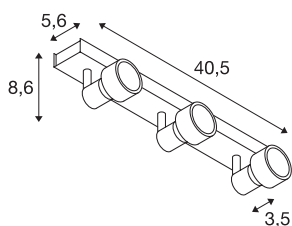

## PURI 3

wall and ceiling light, triple-headed, QPAR51, matt black, max. 150 W, with deco ring

Wall and ceiling light of our PURI series where, depending on the version, one to three adjustable lamp heads are mounted to the canopy. The luminaire is made of aluminium and, thanks to the GU10 socket, is suitable for both halogen and LED lamps. A lamp is included to place on the lamp for halogen lamps with 5cm diameter. The electrical connection of the luminaire, which comes in various colours, is made directly to the 230V mains supply.

## TECHNICAL DATA

Item no.	147380
Socket	GU10
Number of sockets	3
Tilt range	85 °
Horizontal rotation range	350 °
Rotating or tilting	rotary Bar and tiltable
IP Code	IP 20
Assembly	Surface
Assembly details	Ceiling,Wall
Primary nominal voltage	220-240V ~50/60Hz
Safety class	I
Wattage	50 W
Color	black
Light outlet	direct
Length	40.5 cm
Width	5.6 cm
Height	8.6 cm
Net weight	0.957 kg
Gross weight	1.099 kg
BIG WHITE Page	411