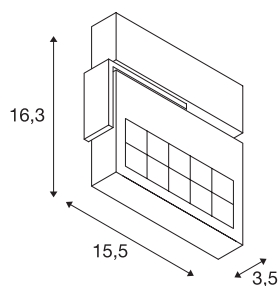

## TECHNICAL DATA

Item no.	147391
IP Code	IP 20
Assembly	Surface
Assembly details	Ceiling,Wall
Dimmable	Yes
Dimming technology	Leading edge
Primary nominal voltage	220-240V ~50/60Hz
Secondary power / voltage	500 mA
Safety class	I
Wattage	18 W
Lumen	960 lm
Colour temperature	3000 Kelvin
Beam angle	60 °
Color	white
CRI	90
LXXBXX data	L70B50
Service life	25000 h
Light distribution	symmetric
Light outlet	direct
Width	15.5 cm
Height	16.3 cm
Depth	3.5 cm