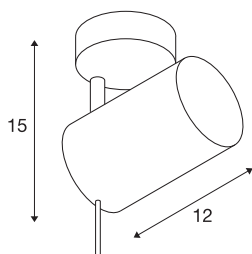

ASTO TUBE 1

wall and ceiling light, single-headed, PAR 20, round, white, max. 75 W

The ASTO TUBE 1 ceiling light is made from aluminium and is available in white or brushed aluminium finish. The opaque, cylindrical body of the fitting is adjustable and ensures glare-free light of the chosen GU10 or LED high-voltage light sources. ASTO TUBE 1 is ready for direct connection to 230V mains supply.

Tekniske data

Item no.	147411
Sokkel	GU10
Antal fatninger	1
Rotation	90 °
Rotation	350 °
IP klasse	IP20
Montering	Surface
Monterings detaljer	Ceiling, Wall
Primær spænding	220-240V ~50/60Hz
IP Tæthedegrad	I
Watt	50 W
Farve	white
Højde	17 cm
Diameter	7 cm
Nettovægt	0.417 kg
Bruttovægt	0.469 kg