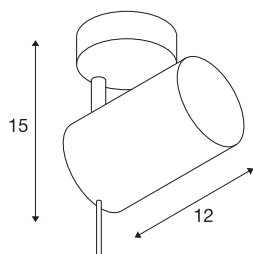

ASTO TUBE 1

wall and ceiling light, single-headed, PAR 20, round, white, max. 75 W

The ASTO TUBE 1 ceiling light is made from aluminium and is available in white or brushed aluminium finish. The opaque, cylindrical body of the fitting is adjustable and ensures glare-free light of the chosen GU10 or LED high-voltage light sources. ASTO TUBE 1 is ready for direct connection to 230V mains supply.

TECHNICAL DATA

Item no.	147411
Socket	GU10
Number of sockets	1
Tilt range	90 °
Horizontal rotation range	350 °
Rotating or tilting	rotary Bar and tiltable
IP Code	IP 20
Assembly	Surface
Assembly details	Ceiling,Wall
Primary nominal voltage	220-240V ~50/60Hz
Safety class	I
Wattage	50 W
Color	white
Light outlet	direct
Height	17 cm
Diameter	7 cm
Net weight	0.417 kg
Gross weight	0.469 kg