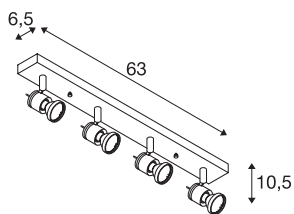

ASTO 4

wall and ceiling light, four-headed, QPAR51, brushed aluminium, max. 300 W

The ASTO 4 wall and ceiling light is made from aluminium and is available in white or brushed surface finish. The chosen GU10 halogen or energy-saving lamps are put directly into the designated 230V GU10 socket and can be equipped with a decorative ring supplied with the luminaire. ASTO 3 wall and ceiling light is ready for direct connection to 230V mains supply.

Tekniske data

Item no.	147444
Sokkel	GU10
Antal fatninger	4
Rotation	90 °
Rotation	330 °
IP klasse	IP20
Montering	Surface
Monterings detaljer	Ceiling,Wall
Primær spænding	220-240V ~50/60Hz
IP Tæthedegrad	I
Watt	75 W
Farve	brushed aluminum
Længde	63 cm
Bredde	6.5 cm
Højde	10.5 cm
Nettovægt	0.837 kg
Bruttovægt	1.014 kg
BIG WHITE side	415