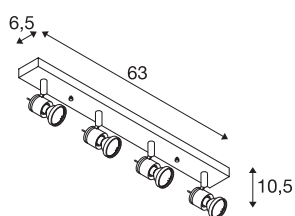

ASTO 4

wall and ceiling light, four-headed, QPAR51, brushed aluminium, max. 300 W

The ASTO 4 wall and ceiling light is made from aluminium and is available in white or brushed surface finish. The chosen GU10 halogen or energy-saving lamps are put directly into the designated 230V GU10 socket and can be equipped with a decorative ring supplied with the luminaire. ASTO 3 wall and ceiling light is ready for direct connection to 230V mains supply.

TECHNICAL DATA

Item no.	147444
Socket	GU10
Number of sockets	4
Tilt range	90 °
Horizontal rotation range	330 °
IP Code	IP 20
Assembly	Surface
Assembly details	Ceiling,Wall
Primary nominal voltage	220-240V ~50/60Hz
Safety class	I
Wattage	75 W
Color	aluminium
Length	63 cm
Width	6.5 cm
Height	10.5 cm
Net weight	0.858 kg
Gross weight	1.045 kg
BIG WHITE Page	415