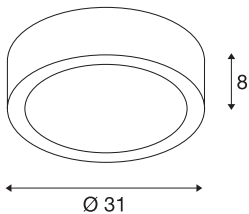

PLASTRA 105

ceiling light, TC-DSE, round, white plaster, max. 50 W

The PLASTRA 105 plaster light is a highly individual ceiling light with a pure, clear form. Prepared to take E27 incandescent or energy saving lamps, it comes ready for direct connection to 230V mains supply. The sandpaper included as part of the delivery is used to clean the surfaces. After priming, the luminaire can be painted with wall paint as desired.

Tekniske data

Item no.	148001
Sokkel	E27
Antal fatninger	2
IP klasse	IP20
Montering	Surface
Monterings detaljer	Ceiling
Primær spænding	220-240V ~50/60Hz
IP Tæthedegrad	I
Watt	25 W
Farve	white
Højde	8 cm
Diameter	31 cm
Nettovægt	2.688 kg
Bruttovægt	3.545 kg
BIG WHITE side	271