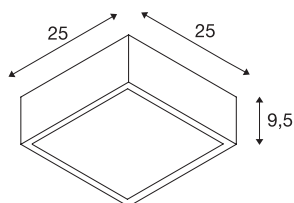

PLASTRA 104

ceiling light, TC-DSE, square, white plaster, max. 50 W

The PLASTRA 104 plaster light is a highly individual ceiling light with a pure, clear form. Prepared to take E27 incandescent or energy saving lamps, it comes ready for direct connection to 230V mains supply. The sandpaper included as part of the delivery is used to clean the surfaces. After priming, the luminaire can be painted with wall paint as desired.

Tekniske data

Item no.	148002
Sokkel	E27
Antal fatninger	2
IP klasse	IP20
Montering	Surface
Monterings detaljer	Ceiling
Primær spænding	220-240V ~50/60Hz
IP Tæthedegrad	I
Watt	25 W
Farve	white
Længde	25 cm
Bredde	25 cm
Højde	9.5 cm
Nettovægt	2.973 kg
Bruttovægt	3.637 kg
BIG WHITE side	271