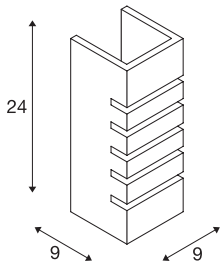

PLASTRA wall light

square, 100 Slot, white plaster, E14, max. 40 W

The PLASTRA plaster light is a highly individual wall light with a pure, clear form. Prepared to take E14 incandescent or energy saving lamps, it comes ready for direct connection to 230V mains supply. The sandpaper included as part of the delivery is used to clean the surfaces. After priming, the luminaire can be painted with wall paint as desired.

Tekniske data

Item no.	148010
Sokkel	E14
Lyskilde	C35
Antal fatninger	1
Lyskilde inkluderet	Nej
IP klasse	IP20
Montering	Surface
Monterings detaljer	Wall
Primær spænding	220-240V ~50/60Hz
IP Tæthedegrad	I
Watt	40 W
Farve	white
Bredde	9 cm
Højde	24 cm
Dybde	9 cm
Nettovægt	1.523 kg
Bruttovægt	1.979 kg
BIG WHITE side	357