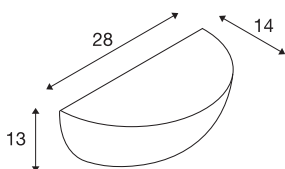

## PLASTRA 101

wall light, C35, half-round, white plaster, max. 40 W

The PLASTRA 101 plaster light is a highly individual wall light with a pure, clear form. Prepared to take E14 incandescent or energy saving lamps, it comes ready for direct connection to 230V mains supply. The sandpaper included as part of the delivery is used to clean the surfaces. After priming, the luminaire can be painted with wall paint as desired.

### Tekniske data

Item no.	148013
Sokkel	E14
Lyskilde	C35
Antal fatninger	1
Lyskilde inkluderet	Nej
IP klasse	IP20
Montering	Surface
Monterings detaljer	Wall
Primær spænding	220-240V ~50/60Hz
IP Tæthedegrad	I
Watt	40 W
Farve	white
Bredde	28 cm
Højde	13 cm
Dybde	14 cm
Nettovægt	1.616 kg
Bruttovægt	2.075 kg
BIG WHITE side	361