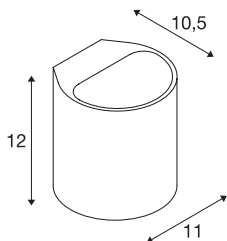

PLASTRA 104

wall light, QT14, round, white plaster, QT14, max. 42 W

The PLASTRA 104 plaster light is a highly individual UP/DOWN wall light with a pure, clear form. Prepared for the use of one G9 halogen lamp, it is ready for direct connection to 230V mains supply. The sandpaper included as part of the delivery is used to clean the surfaces. After priming, the luminaire can be painted with wall paint as desired.

Tekniske data

Item no.	148016
Sokkel	G9
Lyskilde	QT14
Antal fatninger	1
Lyskilde inkluderet	Nej
IP klasse	IP20
Montering	Surface
Monterings detaljer	Wall
Primær spænding	220-240V ~50/60Hz
IP Tæthedegrad	I
Watt	42 W
Farve	white
Bredde	11 cm
Højde	12 cm
Dybde	10.5 cm
Nettovægt	0.883 kg
Bruttovægt	1.151 kg
BIG WHITE side	361