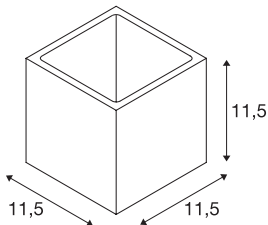

## PLASTRA

wall light, QPAR51, square, Cube, white plaster, max. 42 W

The PLASTRA plaster light is a highly individual UP/DOWN wall light with a pure, clear form. Prepared to take one G9 halogen or retrofit LED bulb, it is ready for direct connection to the 230V mains supply. After priming, the luminaire can be painted with wall paint as desired.

### Tekniske data

Item no.	148018
Sokkel	G9
Lyskilde	QT14
Antal fatninger	1
Lyskilde inkluderet	Nej
IP klasse	IP20
Montering	Surface
Monterings detaljer	Wall
Primær spænding	220-240V ~50/60Hz
IP Tæthedegrad	I
Watt	42 W
Farve	white
Længde	11.5 cm
Bredde	11.5 cm
Dybde	11.5 cm
Nettovægt	1.066 kg
Bruttovægt	1.361 kg
BIG WHITE side	356