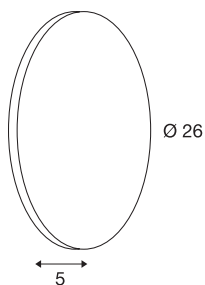

## PLASTRA

wall light, LED, 3000K, round, white plaster, Ø 26cm

With the PLASTRA ROUND LED, you have a highly-individual wall and ceiling light with a puristic, clear design. By the incorporated and warm white LED strip, it offers an indirect mood lighting and thereby becomes a special kind of lighting object. Thanks to its built-in LED driver, it can be directly connected to the 230V mains supply. The light can be individually customised with paint, wallpaper and stickers. This luminaire includes built-in LED lamps.

### Tekniske data

Item no.	148091
Montering	Surface
Monterings detaljer	Ceiling,Wall
Primær spænding	100-240V ~50/60Hz
Sekundær strøm / spænding	12V
IP Tæthedegrad	I
Watt	6.5 W
Min omgivelsestemperatur	-20 °C
Max omgivelsestemperatur	40 °C
Lumen	375 lm
Farvetemperatur	3000 Kelvin
Farve	matt white
CRI	80
LXXBXX-data	L70B50
Dybde	5 cm
Diameter	26 cm
Nettovægt	2.028 kg
Bruttovægt	2.459 kg
BIG WHITE side	359