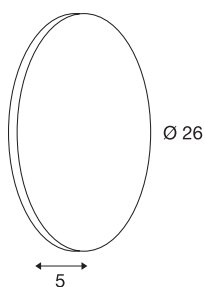

PLASTRA

wall light, LED, 3000K, round, white plaster, Ø 30cm

With the PLASTRA ROUND LED, you have a highly-individual wall and ceiling light with a puristic, clear design. By the incorporated and warm white LED strip, it offers an indirect mood lighting and thereby becomes a special kind of lighting object. Thanks to its built-in LED driver, it can be directly connected to the 230V mains supply. The light can be individually customised with paint, wallpaper and stickers. This luminaire includes built-in LED lamps.

TECHNICAL DATA

Item no.	148091
Assembly	Surface
Assembly details	Ceiling,Wall
Primary nominal voltage	100-240V ~50/60Hz
Secondary power / voltage	12 V
Safety class	I
Wattage	6.5 W
Minimum ambient temperature	-20 °C
Maximum ambient temperature	40 °C
Level of inrush current	9 A
Duration of inrush current	30 µs
Stroboscopic effect (SVM)	0.15
Lumen	375 lm
Colour temperature	3000 Kelvin
Color	white
CRI	80
LXXBXX data	L70B50
Service life	30000 h
Risk Group	1
Depth	5 cm
Diameter	26 cm
Net weight	1.905 kg

Light Source

916335		Gross weight	2.343 kg
		BIG WHITE Page	359