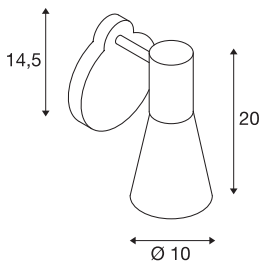

## PHELIA

wall light, QPAR51, black, max. 35W, incl. switch

The PHELIA wall light comes in several colour variants and impresses with its elegant conical lamp shade and its puristic appearance. The luminaire is made of aluminium and steel and, thanks to the GU10 socket, is suitable for both halogen and LED lamps. The wall light comes with a switch and can be directly connected to a 230 V supply.

### Tekniske data

Item no.	148540
Sokkel	GU10
Antal fatninger	1
Antal lysåbninger	1
Rotation	90 °
Rotation	350 °
IP klasse	IP20
Montering	Surface
Monterings detaljer	Wall
Primær spænding	220-240V ~50/60Hz
IP Tæthedegrad	I
Watt	10 W
Max omgivelsestemperatur	35 °C
Farve	black
Længde	20 cm
Bredde	11.8 cm
Højde	15 cm
Nettovægt	0.496 kg
Bruttovægt	0.64 kg
BIG WHITE side	388