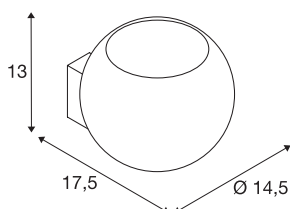

LIGHT EYE BALL

wall light, QPAR111, chrome/white, max. 75W

The popular design of LIGHT EYE framed into a chromium-plated and compact wall lamp. Designed for high-voltage halogen lamps typed ES111, LIGHT EYE BALL is ready for direct connection to 230V mains supply.

TECHNICAL DATA

Item no.	149031
Lamp	QPAR111
Number of sockets	1
Lamps included	No
IP Code	IP 20
Assembly	Surface
Assembly details	Wall
Primary nominal voltage	220-240V ~50/60Hz
Safety class	I
Wattage	75 W
Color	chrome
Light outlet	direct
Light outlet 2	indirect
Height	13 cm
Depth	17.5 cm
Diameter	14.5 cm
Net weight	0.568 kg
Gross weight	0.814 kg