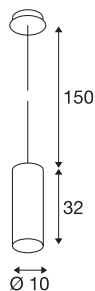

ENOLA

pendant, A60, round, white, max. 60W, incl. white canopy

The ENOLA pendant is made from aluminium and shaped like a cylinder facing downwards. Thanks to the variety of housing colours, the ENOLA pendant offers combined installation possibilities. This gives the customer options for individual and colourful arrangements. Equipped with an E27 socket for incandescent or energy-saving lamps, ENOLA pendant is powered directly from 230V mains.

TECHNICAL DATA

Item no.	149381
Socket	E27
Number of sockets	1
IP Code	IP 20
Assembly	Surface
Assembly details	Ceiling
Primary nominal voltage	220-240V ~50/60Hz
Safety class	I
Wattage	60 W
Color	white
Light distribution	rotational symmetric
Light outlet	direct
Length	32 cm
Diameter	10 cm
Pendant length	150 cm
Net weight	1.161 kg
Gross weight	1.502 kg
BIG WHITE Page	305