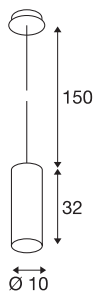

ENOLA

pendant, TC-(D,H,T,Q)SE, round, gold, max. 60W, incl. gold canopy

The ENOLA pendant is made from aluminium and shaped like a cylinder facing downwards. Thanks to the variety of housing colours, the ENOLA pendant offers combined installation possibilities. This gives the customer options for individual and colourful arrangements. Equipped with an E27 socket for incandescent or energy-saving lamps, ENOLA pendant is powered directly from 230V mains.

Tekniske data

Item no.	149387
Sokkel	E27
Antal fatninger	1
IP klasse	IP20
Montering	Surface
Monterings detaljer	Ceiling
Primær spænding	220-240V ~50/60Hz
IP Tæthedegrad	I
Watt	60 W
Farve	gold
Længde	32 cm
Diameter	10 cm
Pendellængde	150 cm
Nettovægt	1.101 kg
Bruttovægt	1.442 kg
BIG WHITE side	305